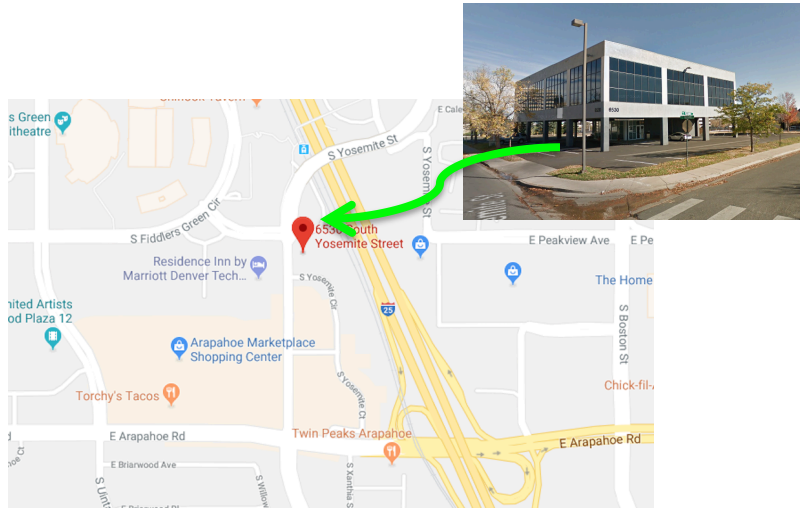

Map and Directions – Greenwood Village Office

Ridgegate Financial, LLC
6530 S. Yosemite St. Suite 320
Greenwood Village, Colorado 80111

303-752-6637

From Downtown:

Take I-25 South and exit on Arapahoe Road. Turn right and head West a block before turning right onto Yosemite Street. Continue on Yosemite Street for a quarter mile and the destination will be on the right.

From South Denver:

Take I-25 North and exit on Arapahoe Road. Turn left and head West for a block before turning right onto Yosemite Street. Continue on Yosemite Street for a quarter mile and the destination will be on the right.

From Denver International Airport:

Take Peña Boulevard to I-70 West to I-225 South to I-25 (Colorado Springs). Follow I-25 South to Arapahoe Road and exit. Turn right and head West for a block before turning right onto Yosemite Street. Continue on Yosemite Street for a quarter mile and the destination will be on the right.