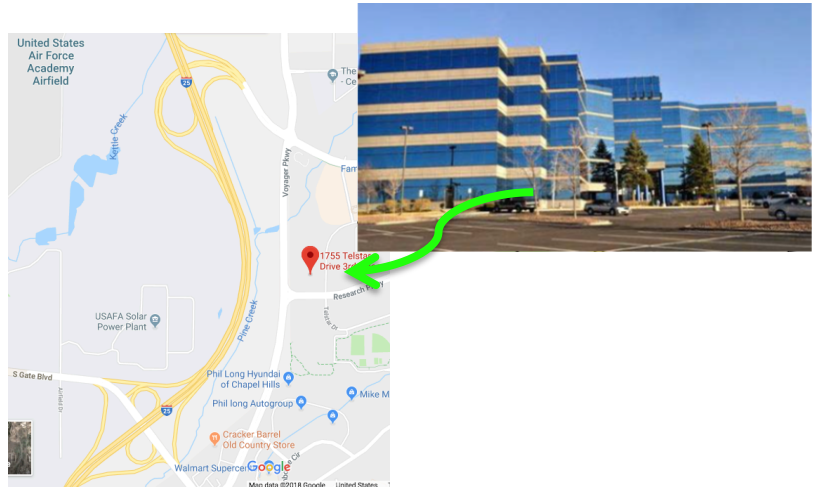

## Map and Directions – Colorado Springs North

1755 Telstar Drive, 3<sup>rd</sup> Floor  
Colorado Springs, CO  
80920

303-752-6637

### **From the North:**

Take I-25 South and exit on Briargate Pkwy. Turn left onto Voyager Pkwy. Continue on Voyager Pkwy for about a third of a mile and turn left onto Research Pkwy. Turn left onto Telstar Dr. Turn left into first driveway. Take elevator to 3<sup>rd</sup> floor.

### **From the South:**

Take I-25 North and exit on Academy Blvd N. Turn right and head East for about 5 blocks before turning left onto Voyager Pkwy. Continue on Voyager Pkwy for a half mile and turn right onto Research Pkwy. Turn left onto Telstar Dr. Turn left into first driveway. Take elevator to 3<sup>rd</sup> floor.