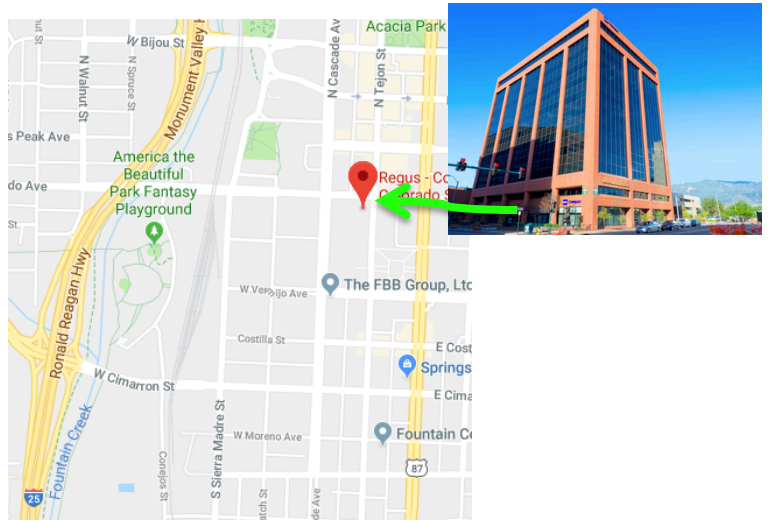

## Map and Directions – Colorado Springs South

102 S Tejon St Suite 1100  
Colorado Springs, CO  
80903

303-752-6637

### **From the North:**

Take I-25 South and exit on W Bijou St. Turn left and head East about 5 blocks before turning right onto N Tejon St. Continue on N Tejon St. for three blocks and the destination will be on the right.

### **From the South:**

Take I-25 North and exit on W Cimarron St. Turn right and head East for about 5 blocks before turning left onto N Tejon St. Continue on N Tejon St. for three and a half blocks and the destination will be on the left.